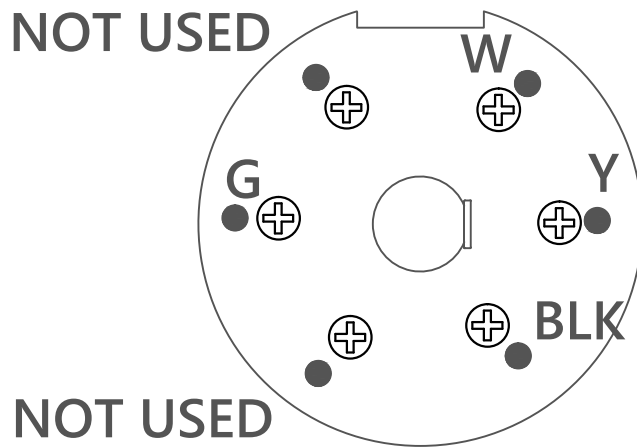

# CORRAL LIGHT CONNECTIONS

(LOOKING AT WIRE CONNECTION  
SIDE OF PLUG)

WHITE      GROUND

YELLOW     LEFT TURN/BRAKE

BLACK      TAIL LIGHTS

GREEN      RIGHT TURN/BRAKE

(Center post not used)