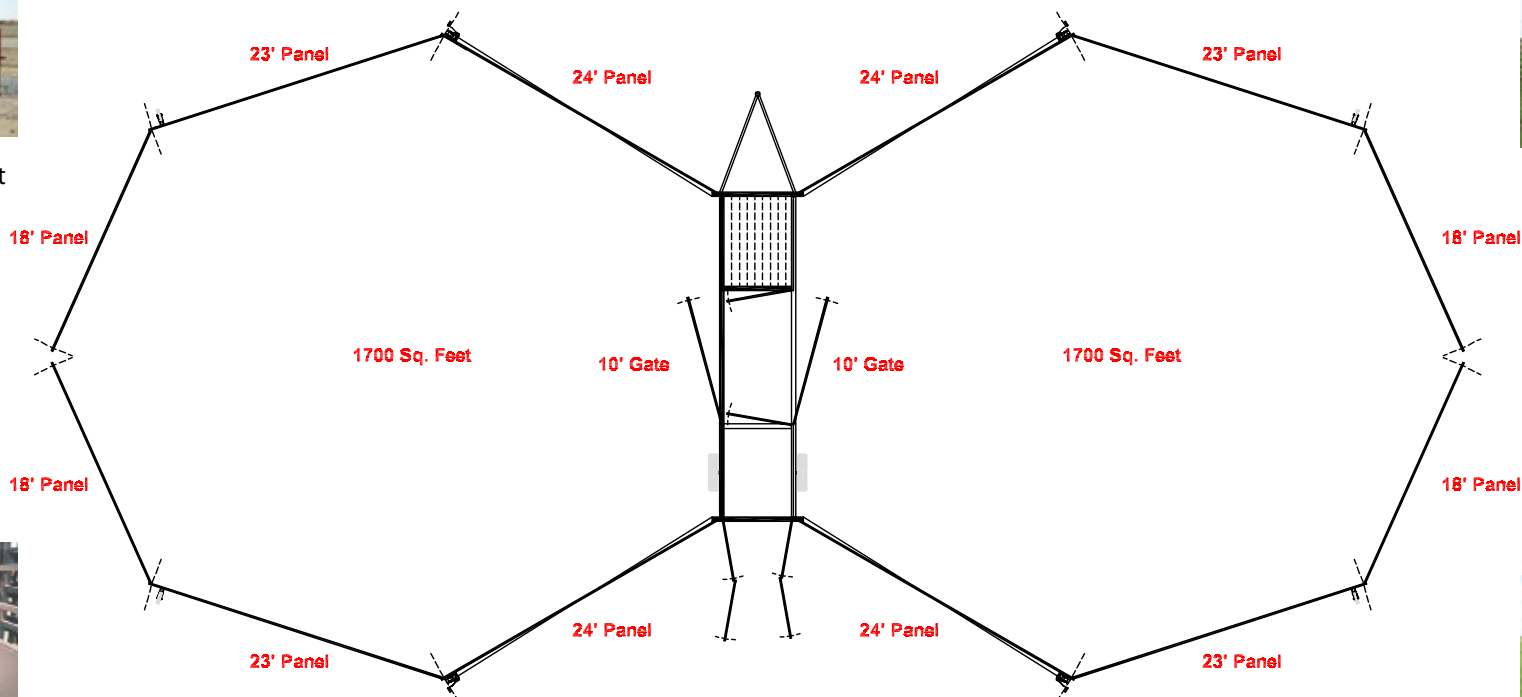

# O.K. Corral "SR."

**Sets Up In Less Than 20 Minutes!**

200 Cow Capacity  
125 Cow/Calf Pair, or  
250 Yearling Calves  
Sort with ease between a single  
pen on either side of the  
load out alley!  
Unique front compartment hauls  
and ATV, Livestock, or supplies.  
Features 7-bar Panels and Gates  
(1-1/2" square, 14 gauge steel)  
Gooseneck hitch allows for  
pulling at posted highway speeds.

# O.K. Corral "SR."

Optional Horse Front

Big Enough to Drive Your Truck Through it

Front Compartment

Bifold Rear Gate

**COR 2400SR..... 24' O.K. Corral "Sr"**

*Corral has (4)24' Panels, (4)23' Panels and (4)18' Panels*

Standard Features of the 24' Sr. Corral:

- ~ All panels and gates are 7-bar(69" tall)
- ~ Compartment behind the hitch
- ~ All panels and gates are constructed of 1-1/2" square 14 gauge
- ~ All Corral's have 8-bolt wheels and 16" tires
- ~ All Corral's have 4-Panel Supports on 23' and 24' Panels
- ~ Solid Wheel on all 23' Panels
- ~ All Corral's have 2-Cane Latches on 10' Sort Gates

**COR 2400..... 24' O.K. Corral "Original"**

*Corral has (4)24' and (4)18' Panels*

Standard Features of the 24' Corral:

- ~ All panels and gates are 7-bar(69" tall)
- ~ Compartment behind the hitch
- ~ All panels and gates are constructed of 1-1/2" square 14 gauge
- ~ All Corral's have 8-bolt wheels and 16" tires
- ~ All Corral's have 4-Panel Supports on 24' Panels
- ~ All Corral's have 2-Cane Latches on 10' Sort Gates