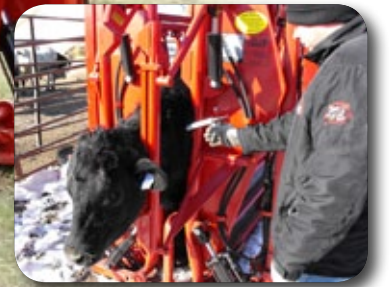

Cattle Care Hydraulic Chutes

With Patented Neck Extender Technology

Offering the Most Injection Access in the Industry!

Titan West's patented neck extender is hydraulically activated to hold the cow securely in place, while providing more injection access than any other product in the industry.

Product Features:

- Designed with safety of animal & operator in mind
- Gently holds the head still while you work
- ¼" Rumber® footdoors reduce noise & last longer
- Easy-open side panels configurable to your needs
- Neck extender has own pressure controls
- Ball bearing pivot points at bottom of gates
- Rubber inserts at pivot & slam points at side windows
- Chutes tested and proven by feedlots for over 20 years
- All chutes can be made portable

Product Options:

- Palpation Doors, Hydraulic Adjustable Bottom & Scales available
- Optional Bull Package (12" longer) available
- Pivot Swing Arm Controls

**TITAN
WEST INC**
Livestock Handling Equipment

Convenient location of valve controls (Note: separate pressure controls for the neck extender).

Portable Attachment balanced for easy positioning, the 2" x 4" steel frame with hand operated winch allows for one-man transport.