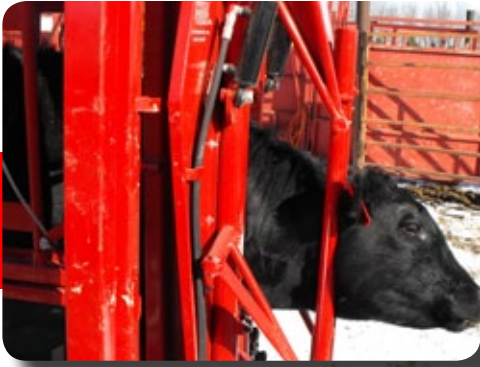

Cattle Care Hydraulic Chutes

With Patented Neck Extender Technology

Offering the Most Injection Access in the Industry!

Titan West's patented neck extender is hydraulically activated to hold the cow securely in place, while providing more injection access than any other product in the industry.

Product Features:

- Designed with safety of animal & operator in mind
- Gently holds the head still while you work
- ¼" Rumber® footdoors reduce noise & last longer
- Easy-open side panels configurable to your needs
- Neck extender has own pressure controls
- Ball bearing pivot points at bottom of gates
- Rubber inserts at pivot & slam points at side windows
- Chutes tested and proven by feedlots for over 20 years
- All chutes can be made portable

Product Options:

- Palpation Doors, Hydraulic Adjustable Bottom & Scales available
- Optional Bull Package (12" longer) available
- Pivot Swing Arm Controls

**TITAN
WEST INC**
Livestock Handling Equipment