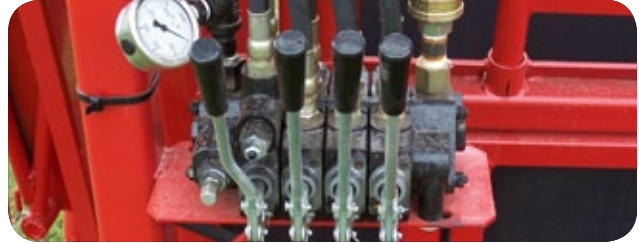

Product Features:

- Designed with safety of animal & operator in mind
- Gently holds the head still while you work
- ¼" Rumber® footdoors reduce noise & last longer
- Easy-open side panels configurable to your needs
- Neck extender has own pressure controls
- Ball bearing pivot points at bottom of gates
- Rubber inserts at pivot & slam points at side windows
- Chutes tested and proven by feedlots for over 20 years
- All chutes can be made portable

To Contact Your Local Dealer!
call: 800.252.0847
online: www.titanwestinc.com

Built to Make it Easier for You & Your Cattle

White area is preferred site for all injections. Chute gives you the largest available injection area in the industry.

Maximum 15" of injection area or neck access—depending on size of animal.

Lay-over feature offers up to 90° of rotation and offers a built-in, drop-down floor for increased convenience.

Features a 3 HP single-phase motor with vane pump for quiet operation, the power unit is isolated with rubber mounts and is easily relocated. (8 HP gas engine is available)

Convenient location of valve controls (Note: separate pressure controls for the neck extender).

Portable Attachment balanced for easy positioning, the 2" x 4" steel frame with hand operated winch allows for one-man transport.