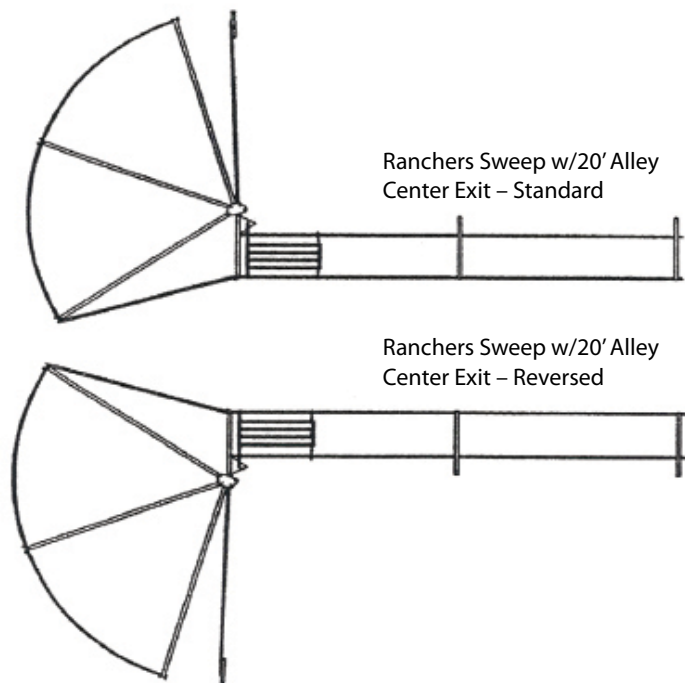

We Build the Best Set the Standard for the Rest

To Contact Your Local Dealer!
call: 800.252.0847
online: www.titanwestinc.com