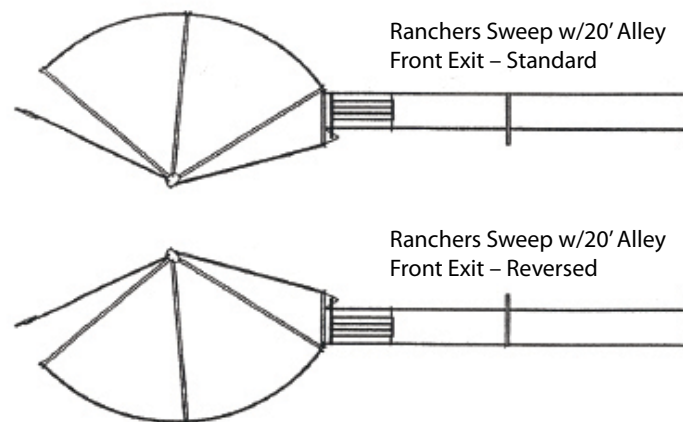

We Build the Best Set the Standard for the Rest

To Contact Your Local Dealer!
call: 800.252.0847
online: www.titanwestinc.com