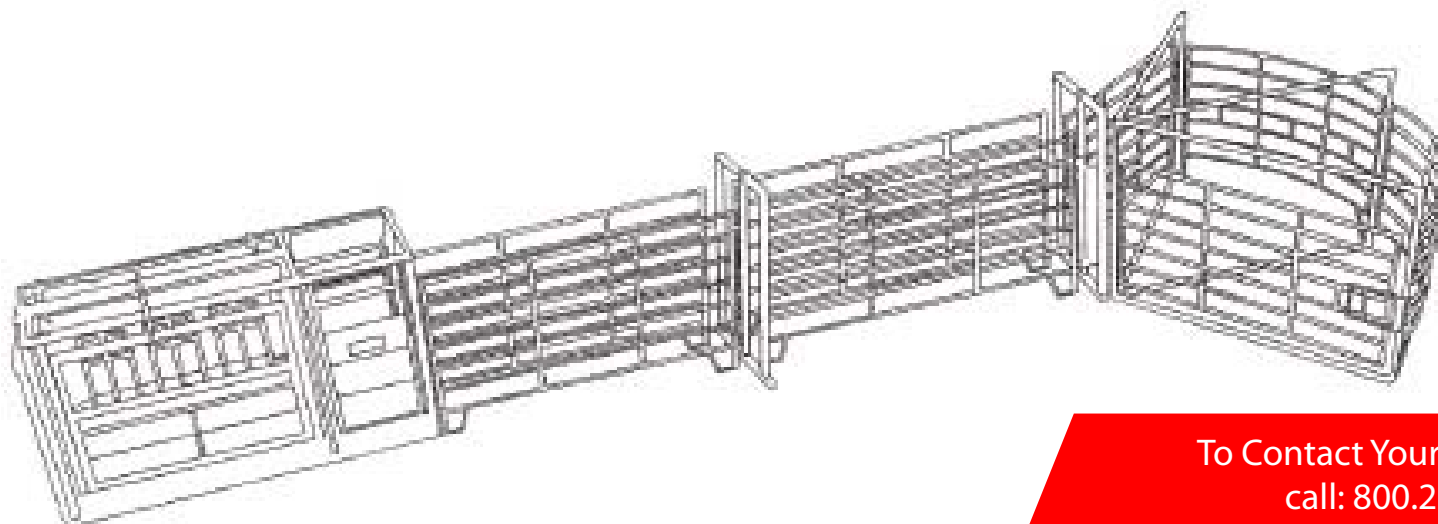

We Build the Best Set the Standard for the Rest

To Contact Your Local Dealer!
call: 800.252.0847
online: www.titanwestinc.com