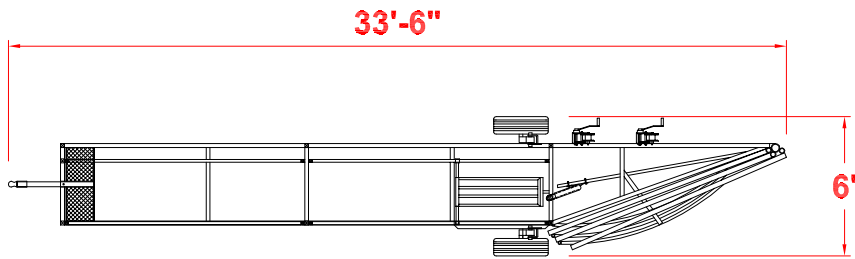

Portable Tub Single Alley

Titan West's Portable Tub with a Single Alley uses many of the same features found on the Stationary Tub. This unit can be set up in less than 10 minutes, saving the producer valuable time.

This system uses a full 10' crowd tub that folds to a legal road width. With up to 20' of alleyway, the Portable Tub allows you the flexibility to put your working chute or loading chute in front.

The other option is to have 10' of alleyway and the Titan West Combo Chute in front of the alley. This option includes the Palpation Cage directly behind the Working Chute. The Working Chute has all of the features of Titan West's Combo Working Chute, complete with rubber floor and Chest Rest.

Both systems come with Titan West's E-Z Adjustable Alley, allowing the alley to be adjusted with 15" to 30" with ease. The Titan West "folding No-Back" is placed at the back of the alley. Two hand-operated winches allow you to go from working cattle to road ready in minutes.

To Contact Your Local Dealer!
call: 800.252.0847
online: www.titanwestinc.com