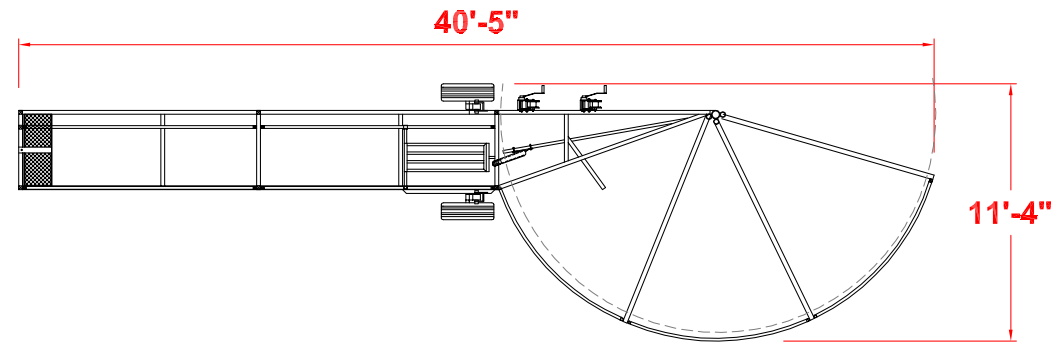

Portable Tub Single Alley

Titan West's Portable Tub with a Single Alley uses many of the same features found on the Stationary Tub. This unit can be set up in less than 10 minutes, saving the producer valuable time.

This system uses a full 10' crowd tub that folds to a legal road width. With up to 20' of alleyway, the Portable Tub allows you the flexibility to put your working chute or loading chute in front.

The other option is to have 10' of alleyway and the Titan West Combo Chute in front of the alley. This option includes the Palpation Cage directly behind the Working Chute. The Working Chute has all of the features of Titan West's Combo Working Chute, complete with rubber floor and Chest Rest.

Both systems come with Titan West's E-Z Adjustable Alley, allowing the alley to be adjusted with 15" to 30" with ease. The Titan West "folding No-Back" is placed at the back of the alley. Two hand-operated winches allow you to go from working cattle to road ready in minutes.

To Contact Your Local Dealer!
call: 800.252.0847
online: www.titanwestinc.com