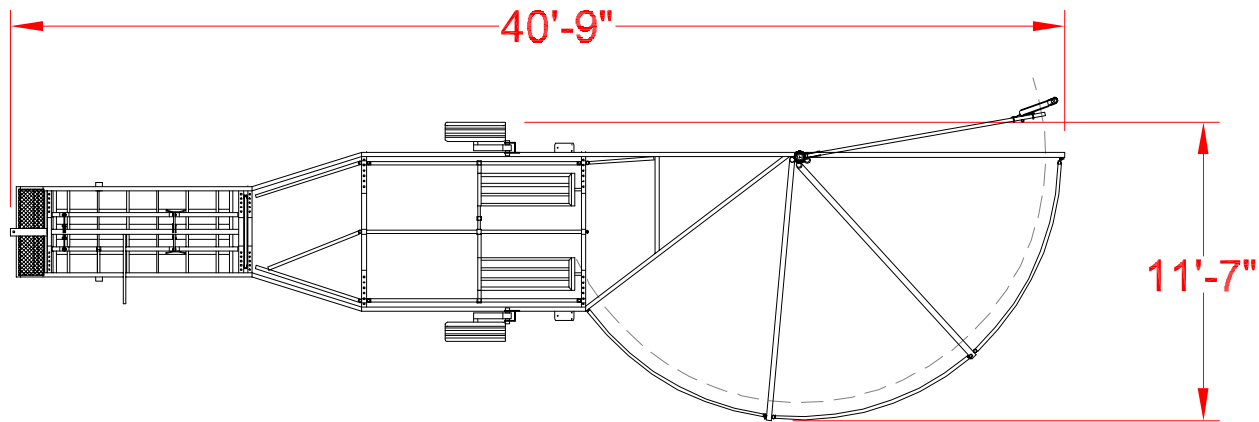

Portable Tub Twin Alley

In Minutes, You Could Be Working Cattle

Go from road ready to working cattle in ten minutes with the TITAN WEST Portable Tub Twin Alley.

This unit features a full 10' crowd tub, that folds to legal road width. A double alley and palpation cage leading to a single alley with optional chute sides and headgate completes the unit.

The double alley allows for a continuous flow of cattle to your working chute, which results in working more animals in less time. Two hand operated winches allow you to go from working cattle to road ready in ten minutes.

TITAN WEST INC 
Livestock Handling Equipment

To Contact Your Local Dealer!
call: 800.252.0847
online: www.titanwestinc.com

Portable Tub Twin Alley

Features:

- Open bar divider panel lets cattle see each other, reducing stress and encouraging tandem flow
- Faster flow, more capacity, less time waiting, less prodding results in less stress
- 10 minute setup from transport to full operation
- Folding no-back adjusts without chains resulting in less noise
- Safety brake winch on each side

- Access doors to the single alleyway from either side
- Removable hitch
- Crowd ahead feature in single alley
- Same high quality features as our permanent tub
- Unit weight 4,220 lbs. without headgate