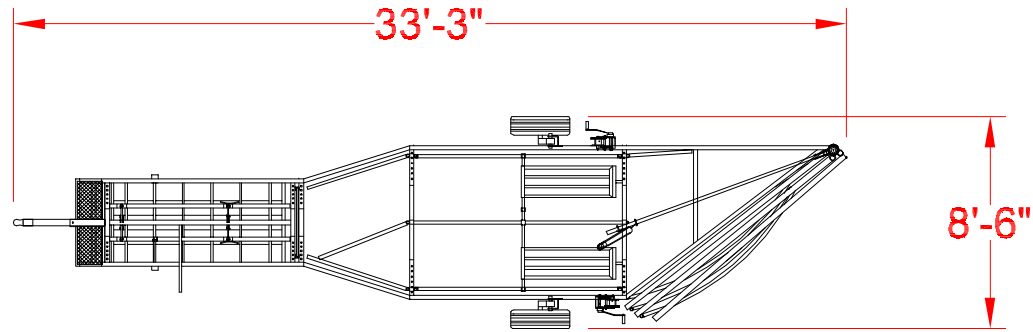

Portable Tub Twin Alley

In Minutes, You Could Be Working Cattle

Go from road ready to working cattle in ten minutes with the TITAN WEST Portable Tub Twin Alley.

This unit features a full 10' crowd tub, that folds to legal road width. A double alley and palpation cage leading to a single alley with optional chute sides and headgate completes the unit.

The double alley allows for a continuous flow of cattle to your working chute, which results in working more animals in less time. Two hand operated winches allow you to go from working cattle to road ready in ten minutes.

TITAN WEST INC 
Livestock Handling Equipment

To Contact Your Local Dealer!
call: 800.252.0847
online: www.titanwestinc.com

Portable Tub Twin Alley

Features:

- Open bar divider panel lets cattle see each other, reducing stress and encouraging tandem flow
- Faster flow, more capacity, less time waiting, less prodding results in less stress
- 10 minute setup from transport to full operation
- Folding no-back adjusts without chains resulting in less noise
- Safety brake winch on each side

- Access doors to the single alleyway from either side
- Removable hitch
- Crowd ahead feature in single alley
- Same high quality features as our permanent tub
- Unit weight 4,220 lbs. without headgate